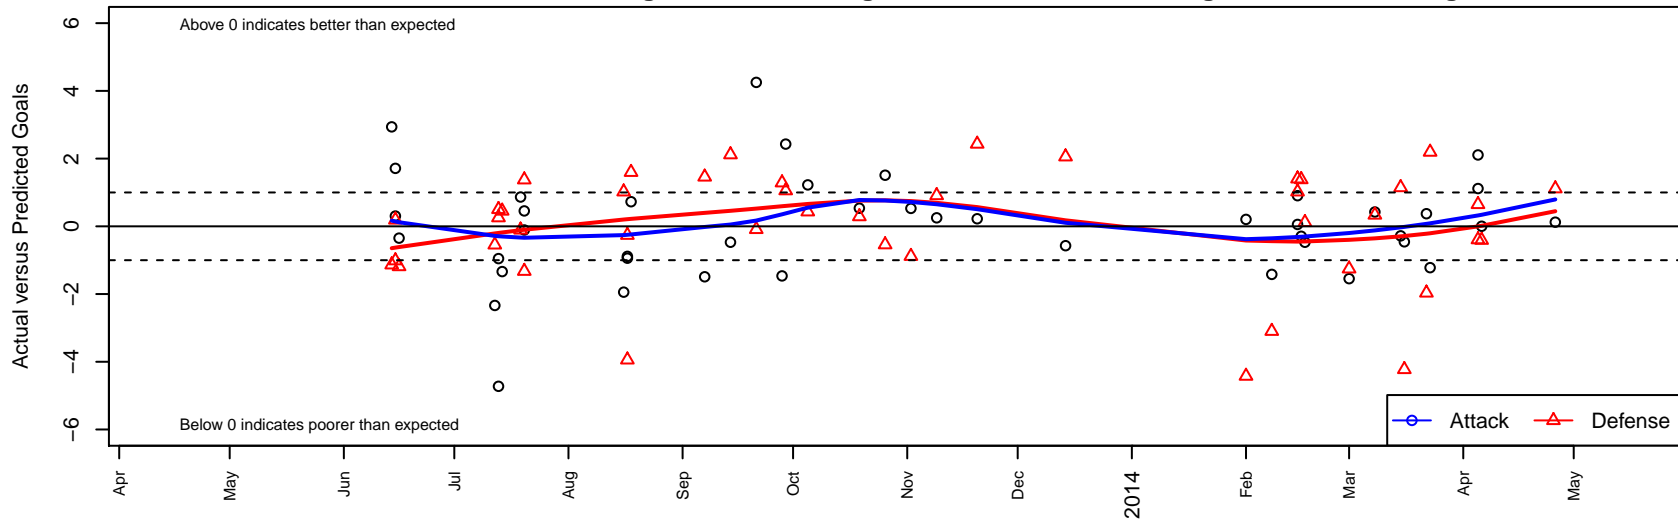

RSA Elite B01
Dots are actual minus expected GF (blue circles) and GA (red triangles).
Blue line is smoothed change in attack strength. Red is smoothed change in defense strength.